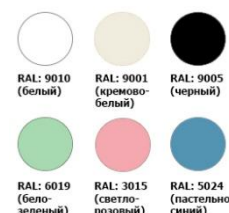

Optional:

lamp operating time Indicator/Shutdown timer: 30, 60, and 90 minutes – 1,250 rubles.

Available colors

51 800 RUB.

For information on product availability and production dates, please call:

8-4832-30-27-51; 8-930-820-14-95